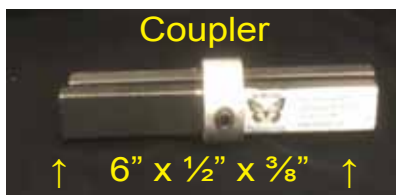

Newsletter Spotlight

- In-House Production
- Featured Job
- Featured Product
- Pipe Pecker