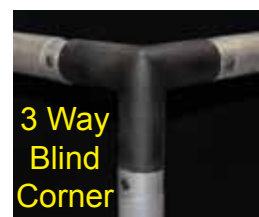

To remove your name from our Mailing List, please reply with "Remove" in the subject header.

Questions or Comments? E-mail us at info@inlabor.com or call (703) 631-4748

6620 W. Arby Ave, Las Vegas, NV 89118