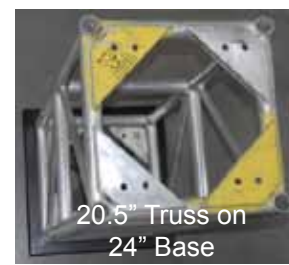

Featured Product:

TRUSS BASES

We now have 4 different Base Plates to satisfy any of your needs.

- 24" x 24" Steel
- 30" x 30" Aluminum
- 42" x 42" Steel
- Leveling Base Plate

Call (702) 631-4748 for more details.

24" x 24" Steel

30" x 30" Aluminum

42" x 42" Steel

Leveling

For the month of October all Confirmed and Delivered Orders of Base Plates are 30% off*.

*Limited to the Availability of Stock on hand.

20.5" Truss on 24" Base